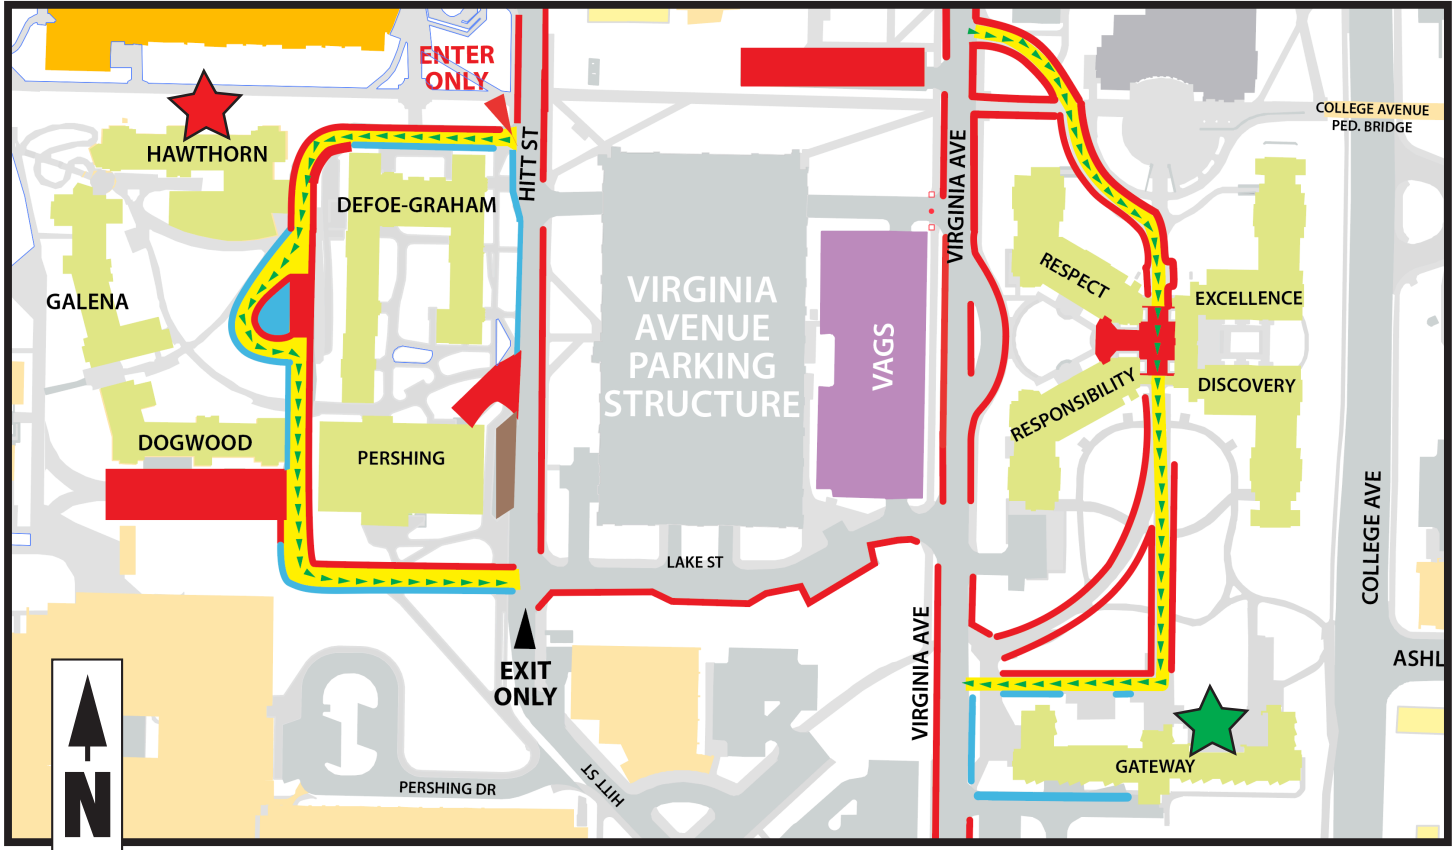

SUMMER MOVE-IN DEFOE-GRAHAM, GATEWAY HALL

-  Traffic Flow
-  Unloading (20 min.)
-  Temporary parking
-  One-way street
-  No parking
-  Metered Parking

May 14
Spring to Summer Housing
Transition Day

Starting May 15
Summer Housing

Directions

- Check your MU Housing email for specifics
- If you are moving into Defoe-Graham, go directly to Hawthorn front desk to check in (red star)
- If you are moving into Gateway, go directly to Gateway front desk to check in (green star)

Spring 2024 permits expire May 31.
Summer permits for VAPS available soon.

PARKING: After you are done unloading, you will be directed to temporary parking.