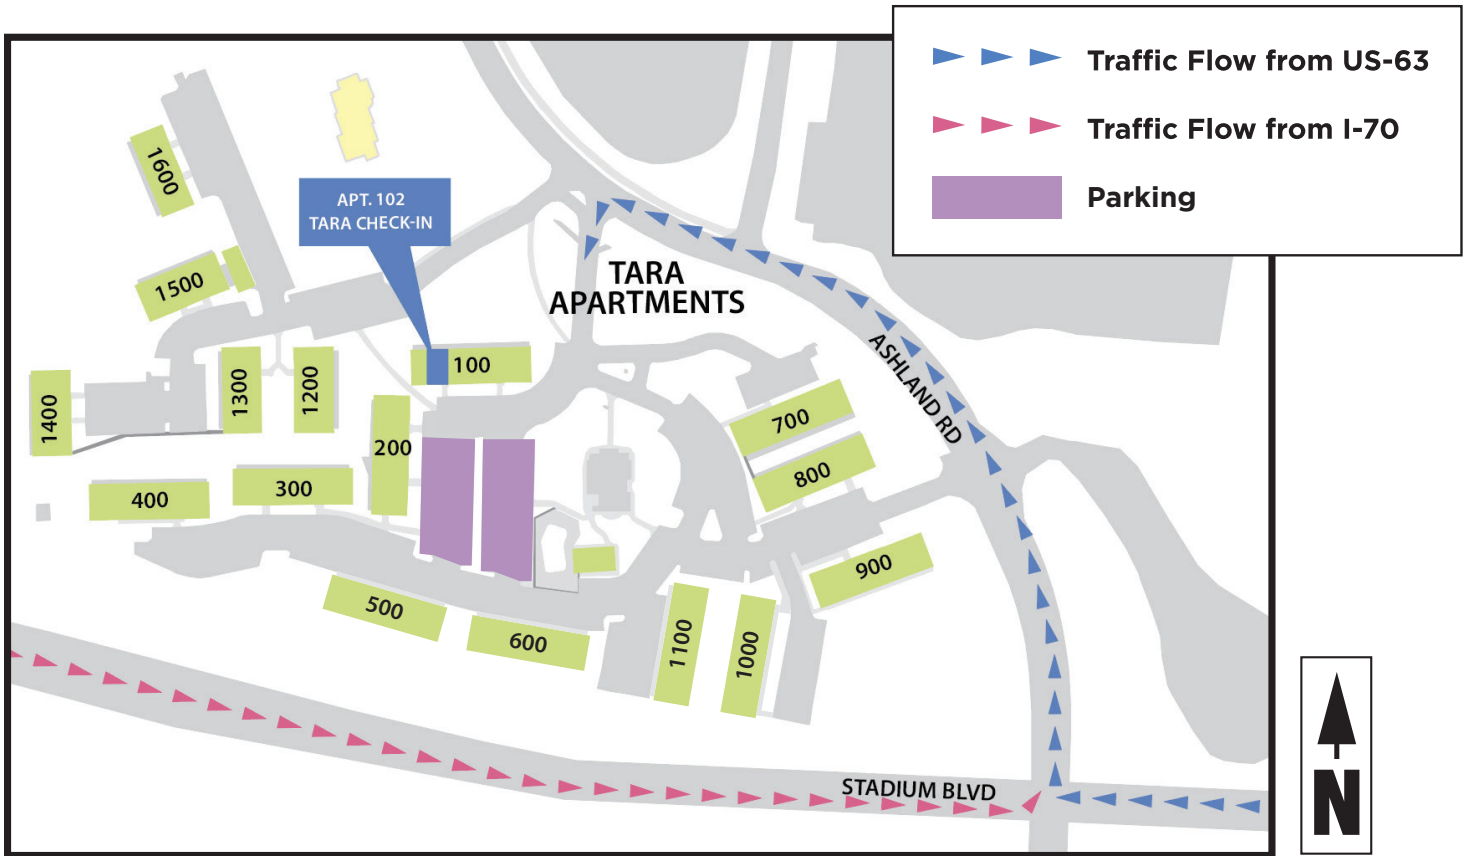

TARA APARTMENTS

Directions: Tara Apartments

From I-70

- Take Stadium Boulevard exit south
- Follow signs to stay on Stadium
- Turn left on Ashland Road
- Turn left into Tara Apartments

From US-63

- Take Stadium Boulevard exit west
- Follow signs to stay on Stadium
- Turn right on Ashland Road
- Turn left into Tara Apartments

Check-in Times:

August 1 & 2: 9 a.m. - 4:30 p.m.

August 3 & 4: 10 a.m. - 2 p.m.

Check in is at Tara 1133 Ashland Rd., Apt 102 (Manager's Office), Columbia, MO 65201

Starting August 5th: 9 a.m. - 4:30 p.m.

Check in is at the Residential Life Main Offices in Defoe-Graham, 901 Hitt St., Columbia, MO 65201 (entrance across from the Virginia Ave. garage)

No after-hour check-ins.
If arriving outside of the scheduled check-in times, please seek alternative accommodations.